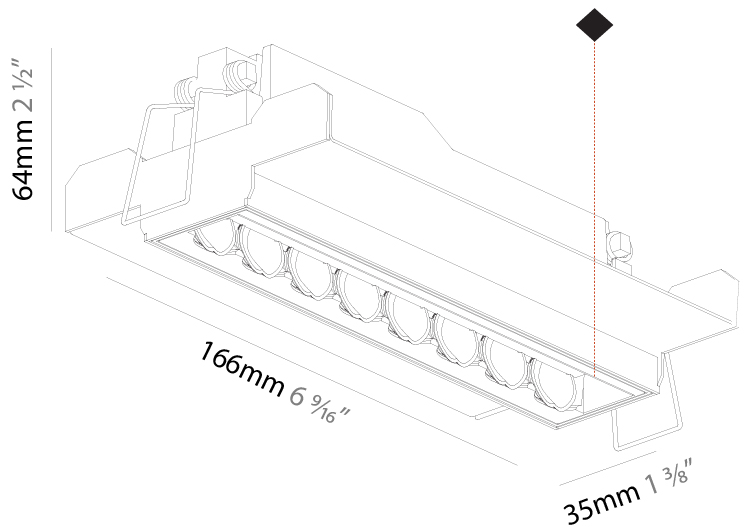

PHYSICAL

Shape: Rectangle
Length (mm): 166
Length (in): 6 ⁹/₁₆
Width (mm): 35
Width (in): 1 ³/₈
Height (mm): 64
Height (in): 2 ¹/₂
Ceiling Thickness (mm): 12.5
Ceiling Thickness (in): 1/2
Min. Recessing Depth (mm): 100
Min. Recessing Depth (in): 3 ¹⁵/₁₆
Light Distribution: Asymmetric
Weight (kg): 0.535
Weight (lbs): 1.18
Fixture Finish: SSR / BKV / CWI / CRY / HAB / UFT / ITA / RUA / FTG / MYG / LOD / PUS / FRO / FUP / KIA / POP / BLS / SPG / MEY / GOH / GUM / CHC / COM / ABZ / JAG / OBR / MOS / ROR
Holder Finish: WHI / BLK
Fixture Material: Aluminum Die Cast
Cut-out Measurements: 173mm / 6 13/16" x 42mm / 1 5/8"

ELECTRICAL

Lamp Type: LED (Zhaga Standard)
Input Wattage (W): 19
Total Output Wattage (W): 17.2
Dimming: Tri-Mode (Non-Dimming and Phase Dimming (120Vac only) and 0-10V Dimming)
Driver Included: No
Driver Location: Recessed Housing
Driver Type: Constant Current - Universal
Driver Class: Class 2
Housing: See components
Input Voltage (V): 120 - 277
Constant Current (MA): 700

LED

Number of LEDs: 8
Color Temperature (*K): 2700 / 3000 / 3500 / 4000
Max. Delivered Lumen (lm): 1270 / 1270 / 1513 / 1544
Nominal Lumen (lm): 1492 / 1492 / 1778 / 1814
CRI: >90 CRI
Lamp Life (hrs): 50000
Upon Request: Special Color Temperature

OPTICAL

Upon Request: Special Beam Angles

RATINGS AND CERTIFICATIONS

Certified By: CSA Certified to UL and CSA Standards

IP rating: IP20
Zaneen Company Inc. © 2024, T 1800-388-3382, F 416-247-9319, www.zaneen.com